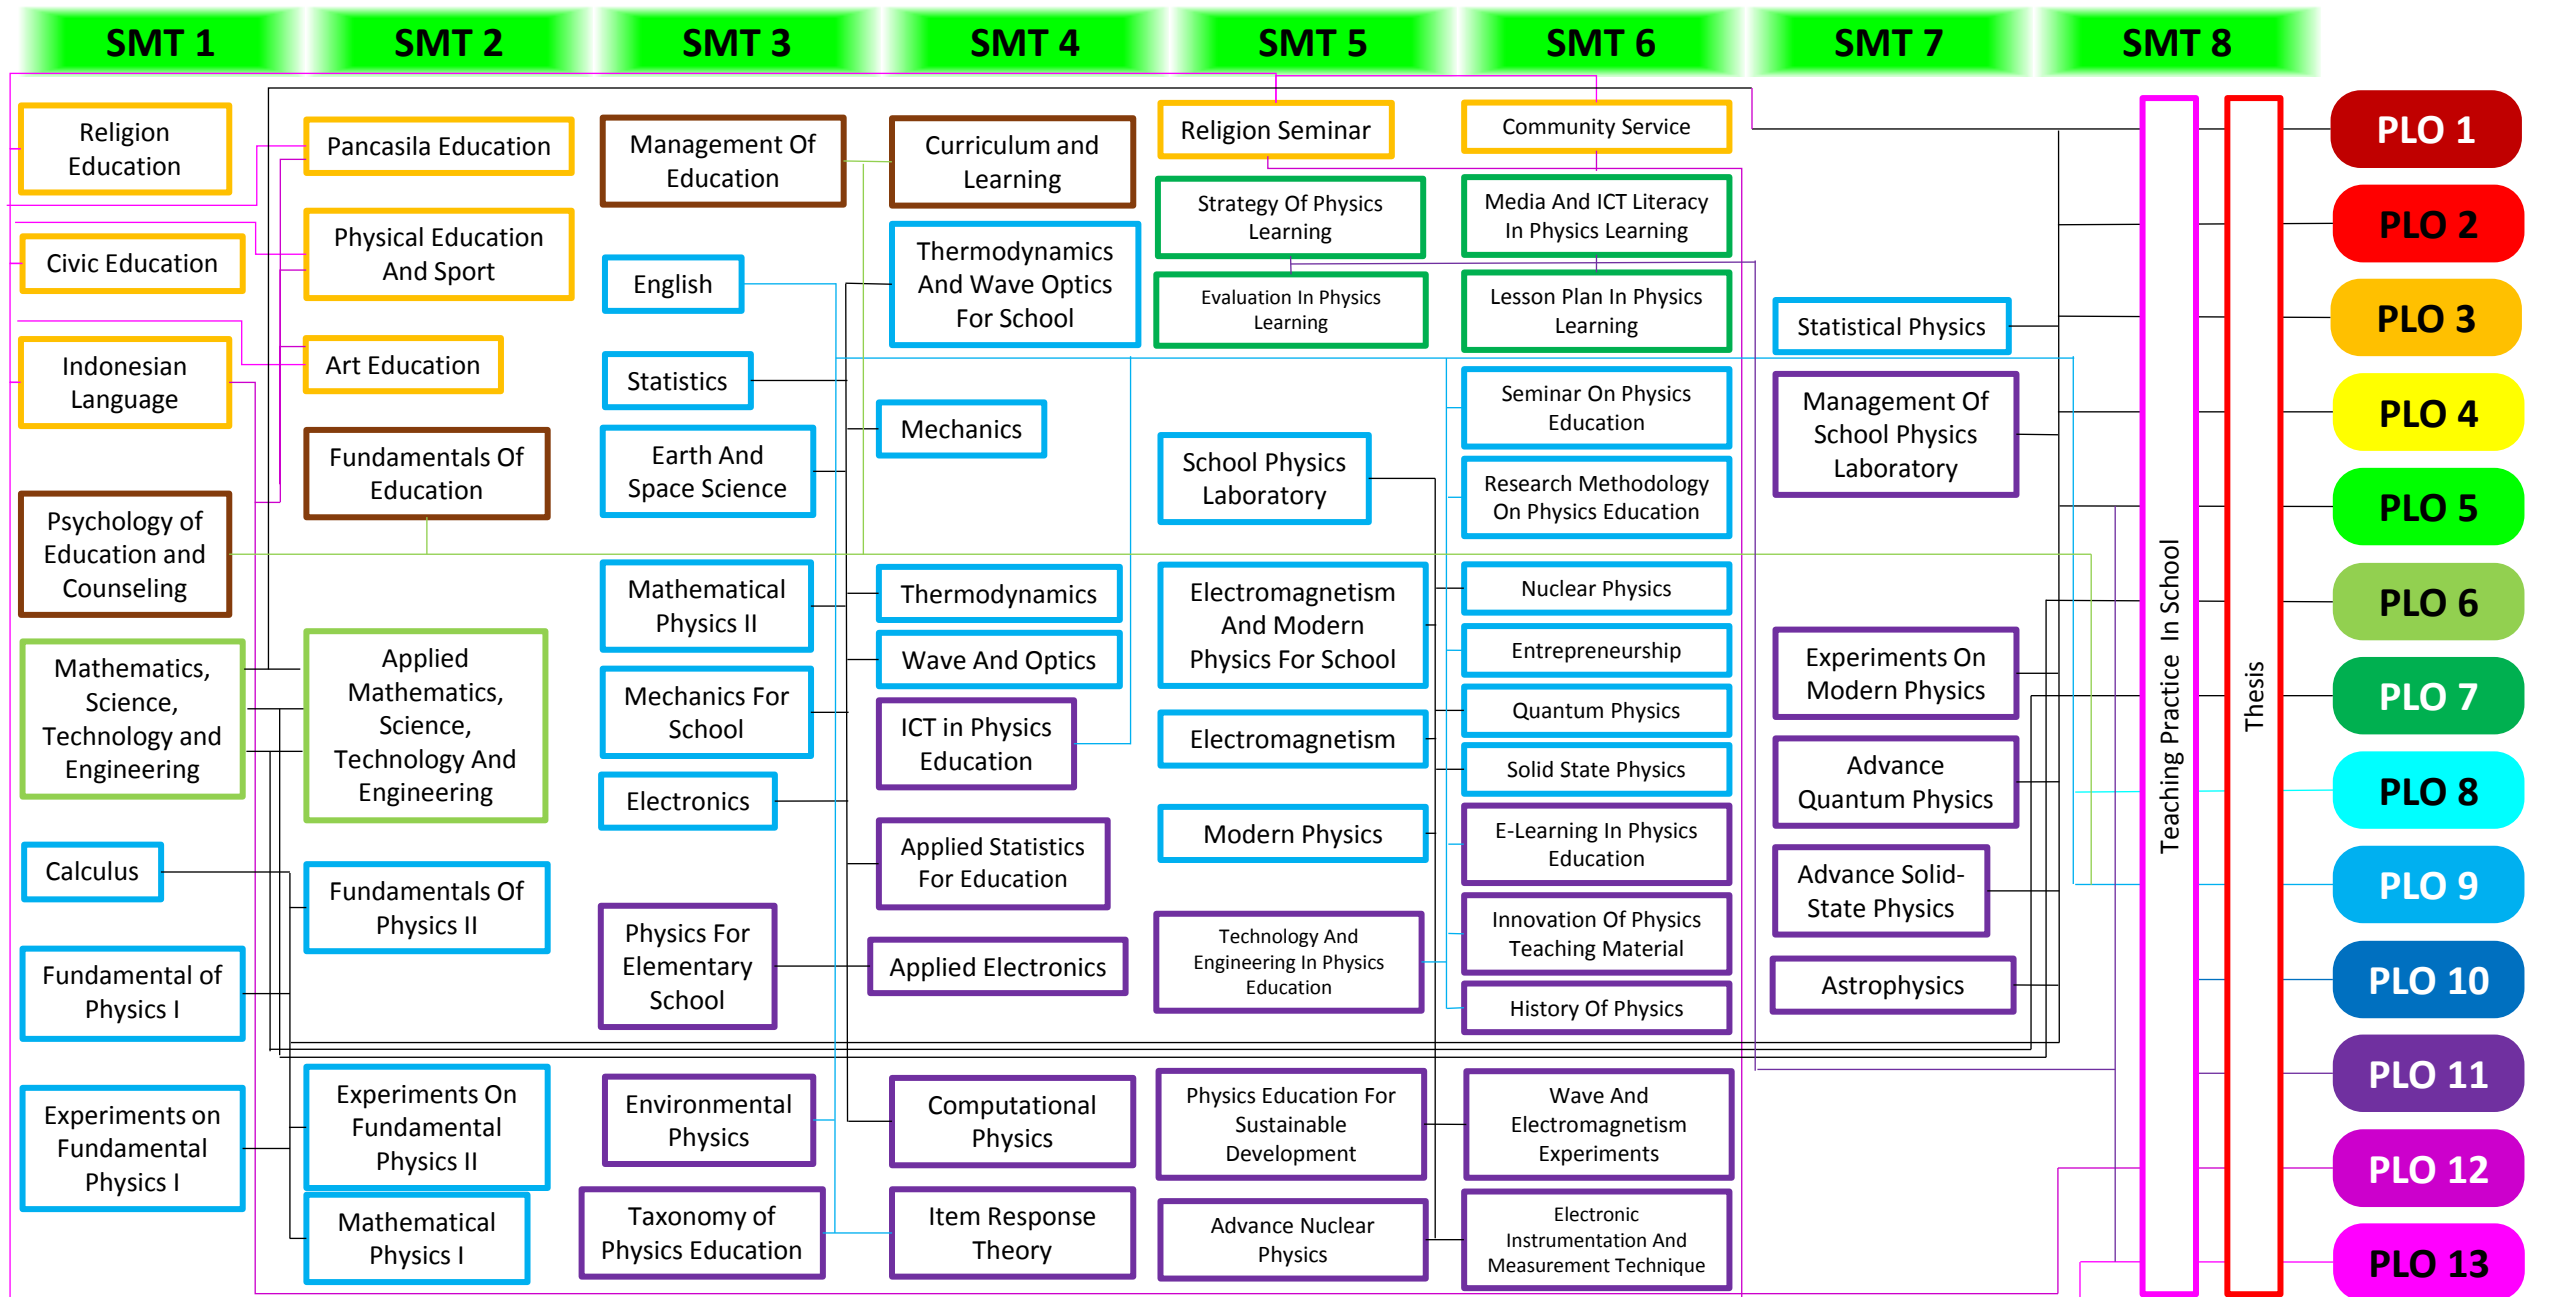

RELATIONSHIP BETWEEN COURSES AND PLO BACHELOR OF PHYSICS EDUCATION

Note: General Courses | Fundamentals in Education Courses | Faculty Competency | Program Expertise Courses | Concentration Competency Courses | Elective Courses | Field Practice Courses | Thesis